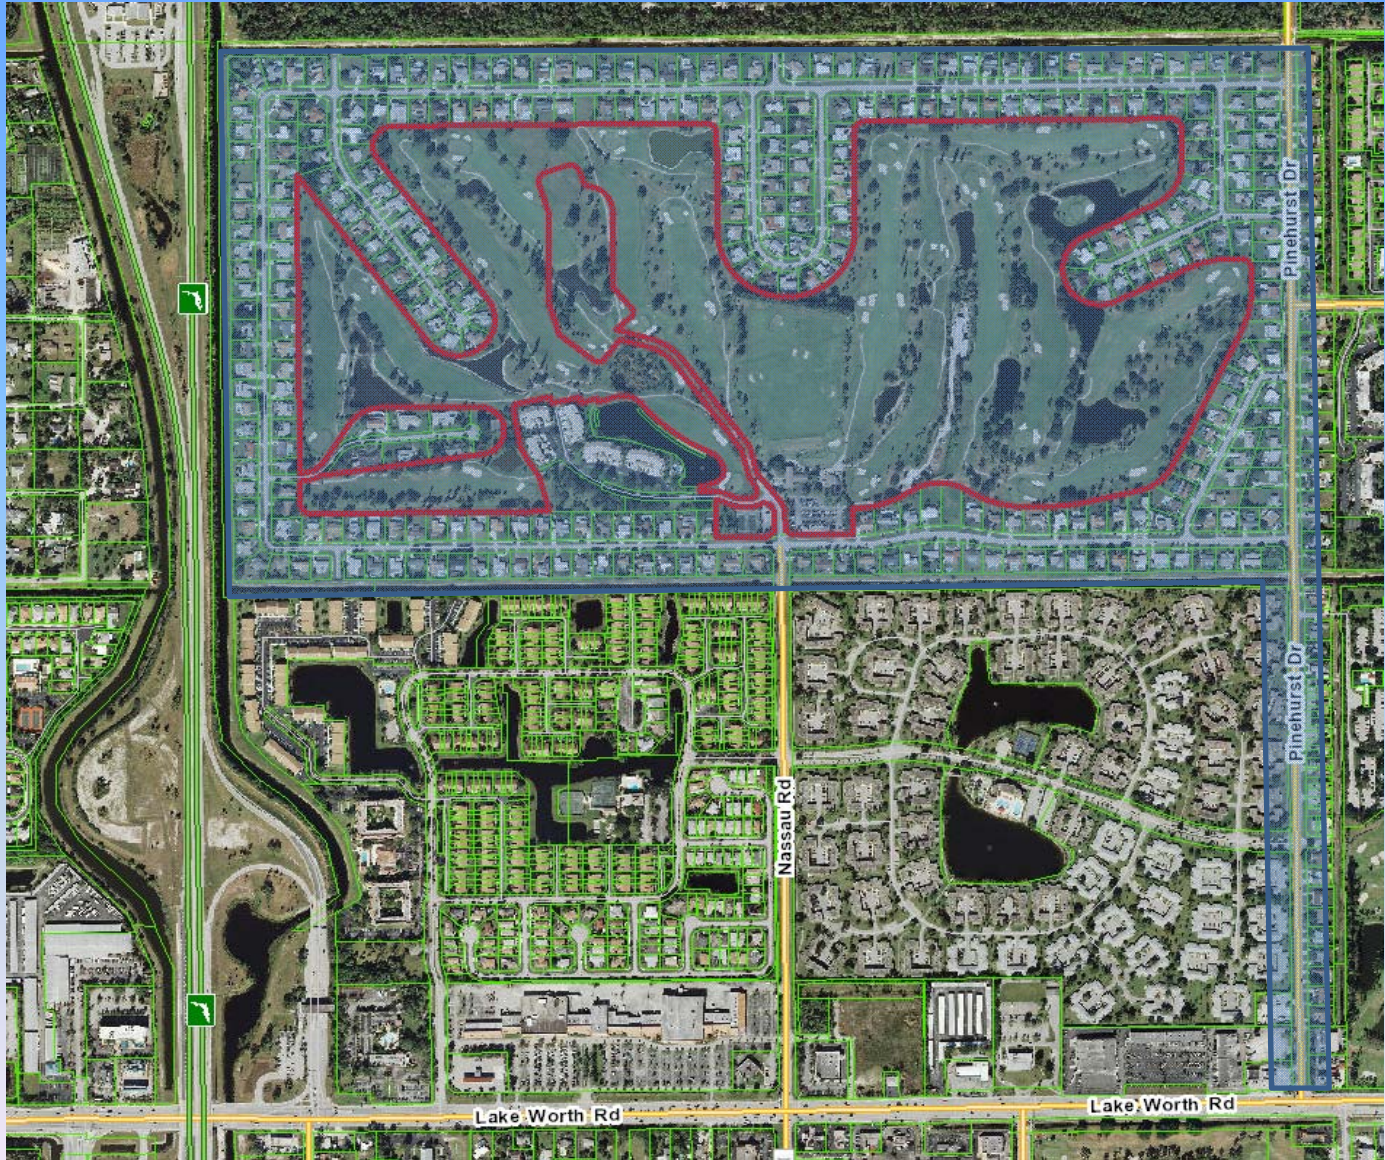

Border of Palm Beach National Civic Association

Shaded Area Is The Outline of Palm Beach National Neighborhood

North

Red Outline is The Palm Beach National Golf Course (143 acres)

Border of Palm Beach National Civic Association Close Up of Neighborhood from St. Andrews Road North

Red Outline is The Palm Beach National Golf Course (143 acres)

Border of Palm Beach National Civic Association

Close Up of Neighborhood from St. Andrews Road
South on the East Side Of Pinehurst Only