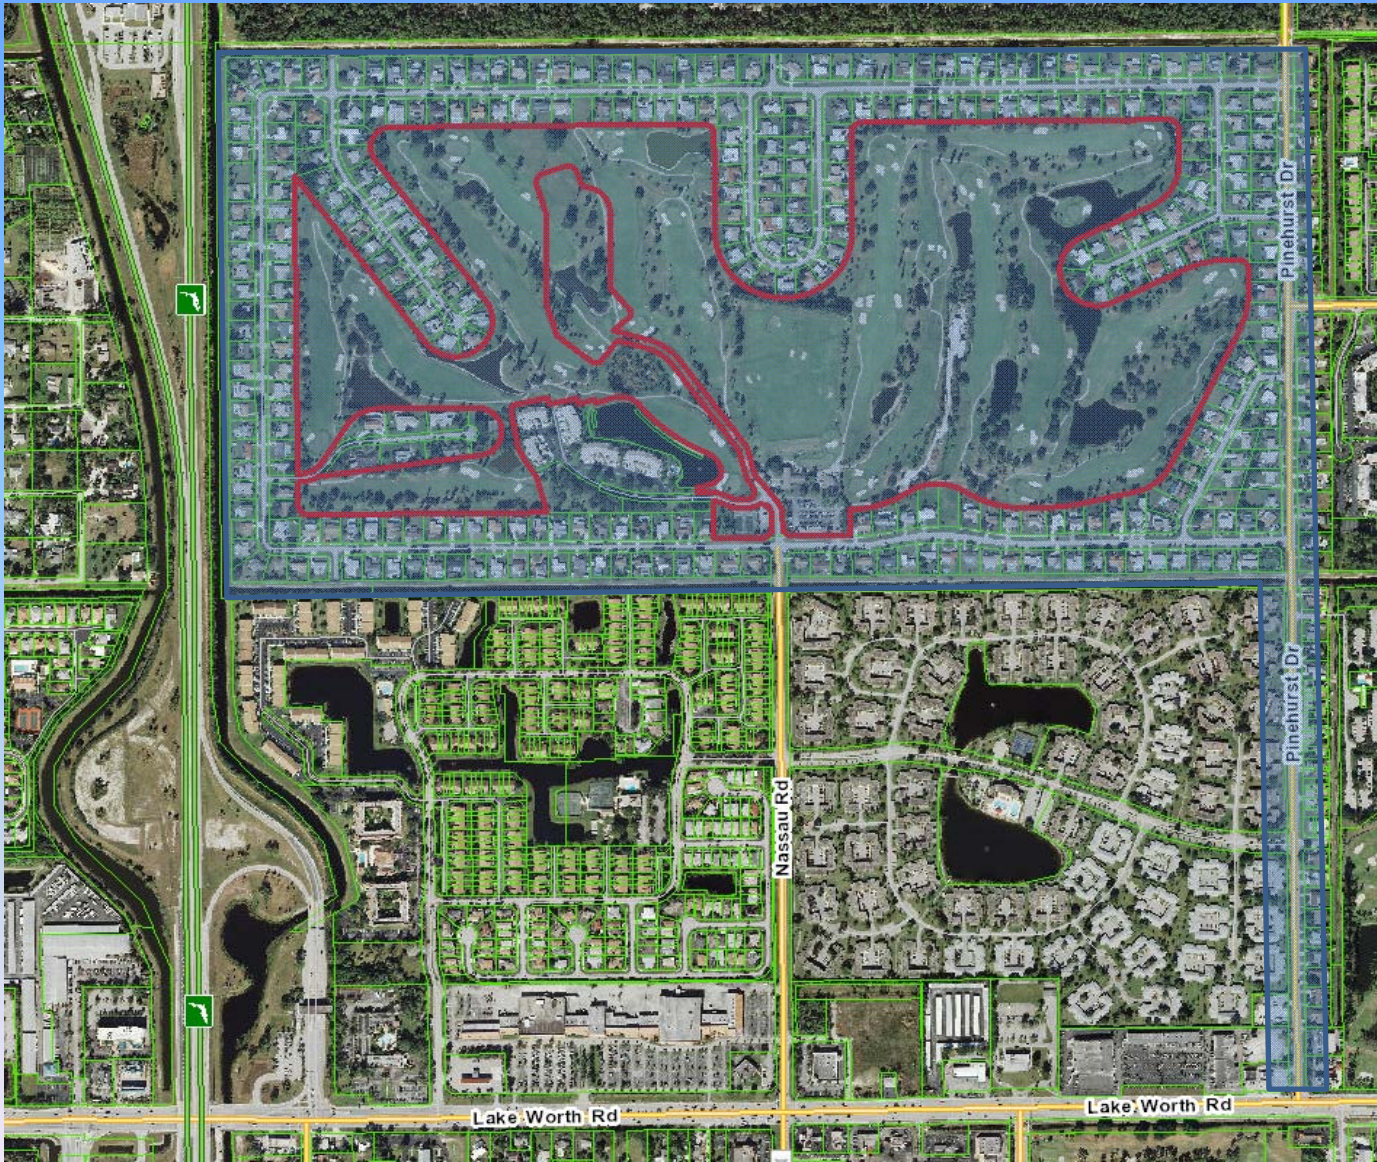

Border of Palm Beach National Civic Association

Shaded Area Is The Outline of Palm Beach National Neighborhood

North

Red Outline is The Palm Beach National Golf Course (143 acres)

Border of Palm Beach National Civic Association Close Up of Neighborhood from St. Andrews Road North

North

Red Outline is The Palm Beach National Golf Course (143 acres)

Border of Palm Beach National Civic Association

Close Up of Neighborhood from St. Andrews Road
South on the East Side Of Pinehurst Only