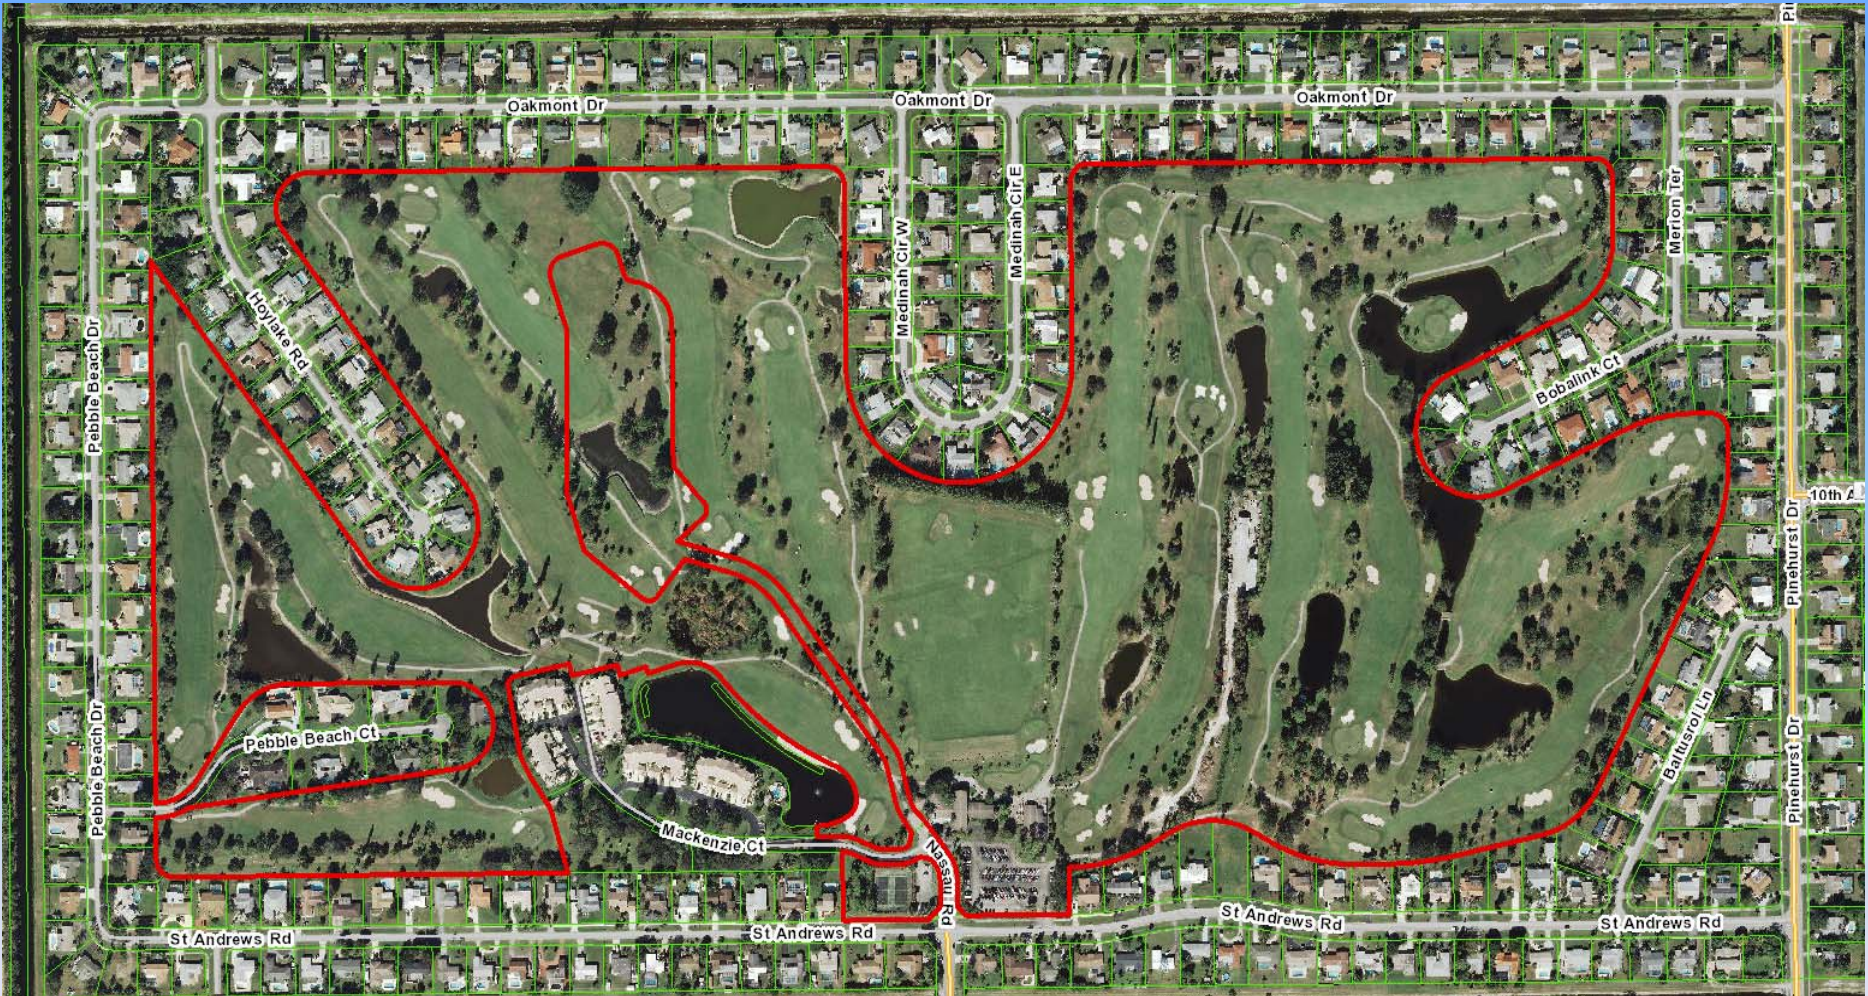

Border of Palm Beach National Civic Association

Shaded Area Is The Outline of Palm Beach National Neighborhood

North

Red Outline is The Palm Beach National Golf Course (143 acres)

Border of Palm Beach National Civic Association Close Up of Neighborhood from St. Andrews Road North

North

Red Outline is The Palm Beach National Golf Course (143 acres)

Border of Palm Beach National Civic Association

Close Up of Neighborhood from St. Andrews Road
South on the East Side Of Pinehurst Only